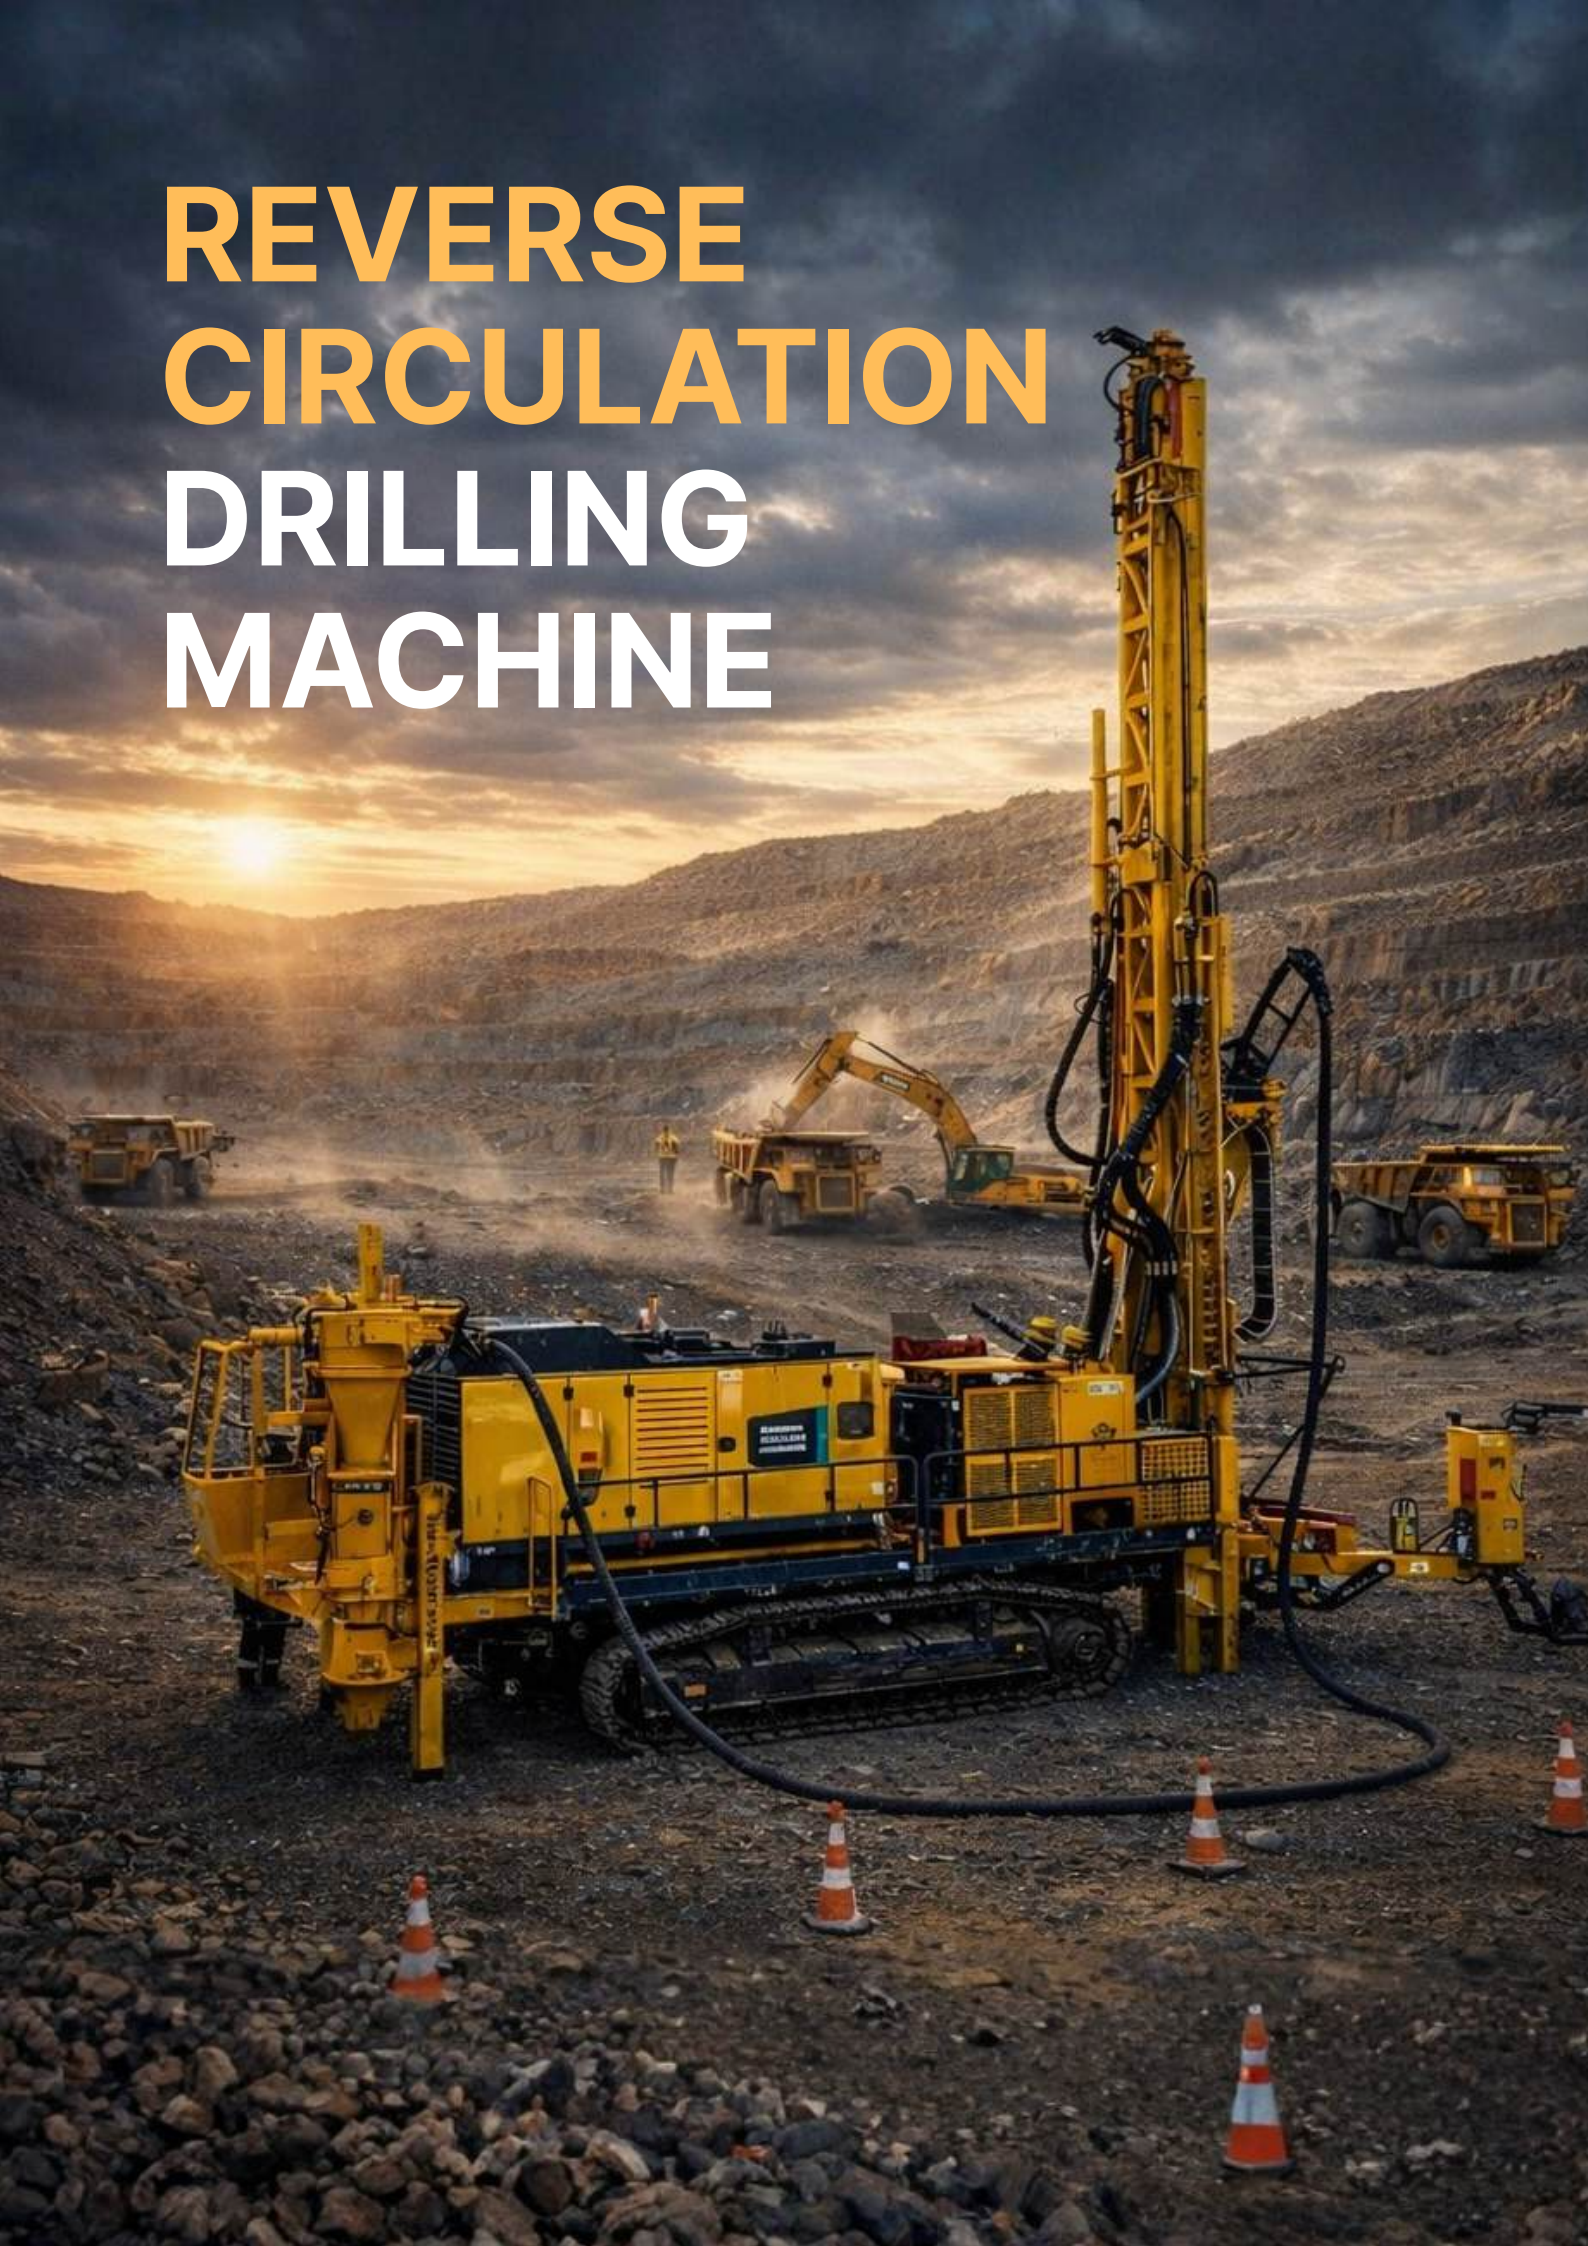

REVERSE CIRCULATION DRILLING MACHINE