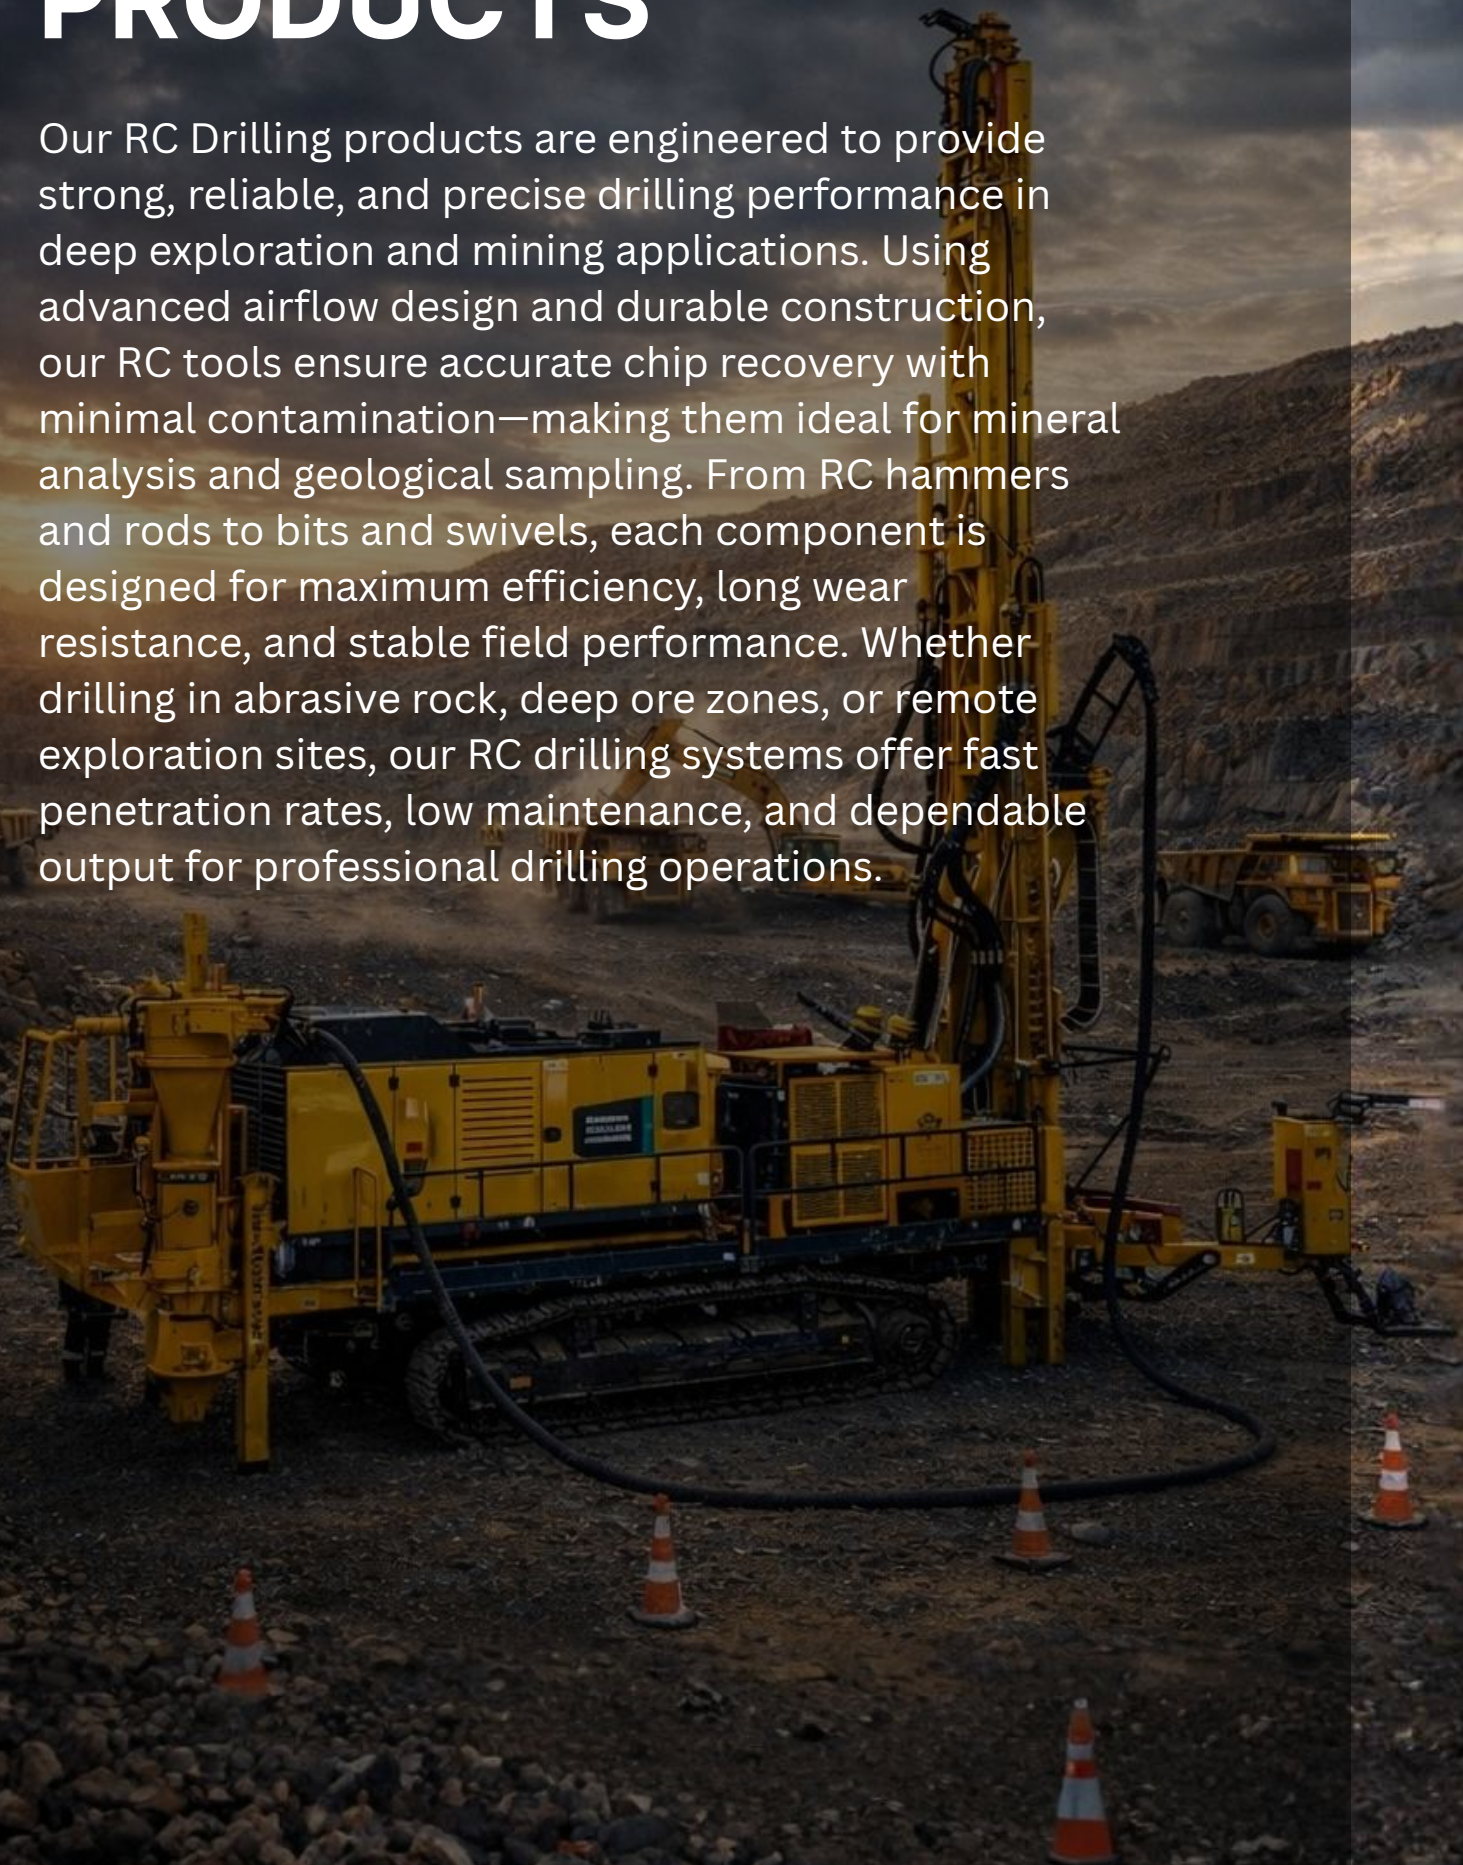

Exploration Drilling Industry & RC Drilling Rigs

The exploration drilling industry is at the forefront of discovering and evaluating mineral deposits, groundwater, and geological formations. Among the most efficient techniques in this field is Reverse Circulation (RC) drilling, which enables accurate sample collection while saving time and operational costs. Successful RC drilling depends on high-performance tools, including durable RC hammers, precision-engineered RC bits & shrouds, and strong RC drilling rods designed to withstand extreme stress. Essential RC accessories such as RC swivels and RC subs ensure smooth rotation, secure connections, and enhanced efficiency during drilling operations.

Products we Offer

»» **Reverse Circulation Products**

»» **RC Drilling Rigs**

»» **Multipurpose Drilling Rigs**

»» **Underground Drilling Rigs**

REVERSE CIRCULATION PRODUCTS

Our RC Drilling products are engineered to provide strong, reliable, and precise drilling performance in deep exploration and mining applications. Using advanced airflow design and durable construction, our RC tools ensure accurate chip recovery with minimal contamination—making them ideal for mineral analysis and geological sampling. From RC hammers and rods to bits and swivels, each component is designed for maximum efficiency, long wear resistance, and stable field performance. Whether drilling in abrasive rock, deep ore zones, or remote exploration sites, our RC drilling systems offer fast penetration rates, low maintenance, and dependable output for professional drilling operations.